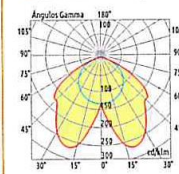

LED OPAL

Semiplanos C
180.0 - 0.0
270.0 - 90.0
Rendimiento 100%

T5 DPE

Semiplanos C
180.0 - 0.0
270.0 - 90.0
Rendimiento 69.67%
Valor máximo 388.90 cd/m²

T5 OPAL

Semiplanos C
180.0 - 0.0
270.0 - 90.0
Rendimiento 58%