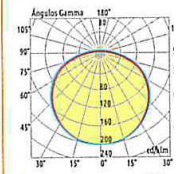

LED OPAL

Semiplanos C
180.0 - 0.0
270.0 - 90.0
Rendimiento 100%

T5 DPE

Semiplanos C
180.0 - 0.0
270.0 - 90.0
Rendimiento 69.67%
Valor máximo 388.90 cd/m²

T5 OPAL

Semiplanos C
180.0 - 0.0
270.0 - 90.0
Rendimiento 58%