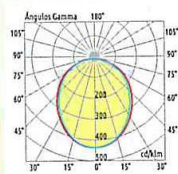

LED OPAL

Semiplanos C
180.0 - 0.0
270.0 - 90.0
Rendimiento 100%

T5 DPE

Semiplanos C
180.0 - 0.0
270.0 - 90.0
Rendimiento 69.67%
Valor máximo 388.90 cd/m²

T5 OPAL

Semiplanos C
180.0 - 0.0
270.0 - 90.0
Rendimiento 58%